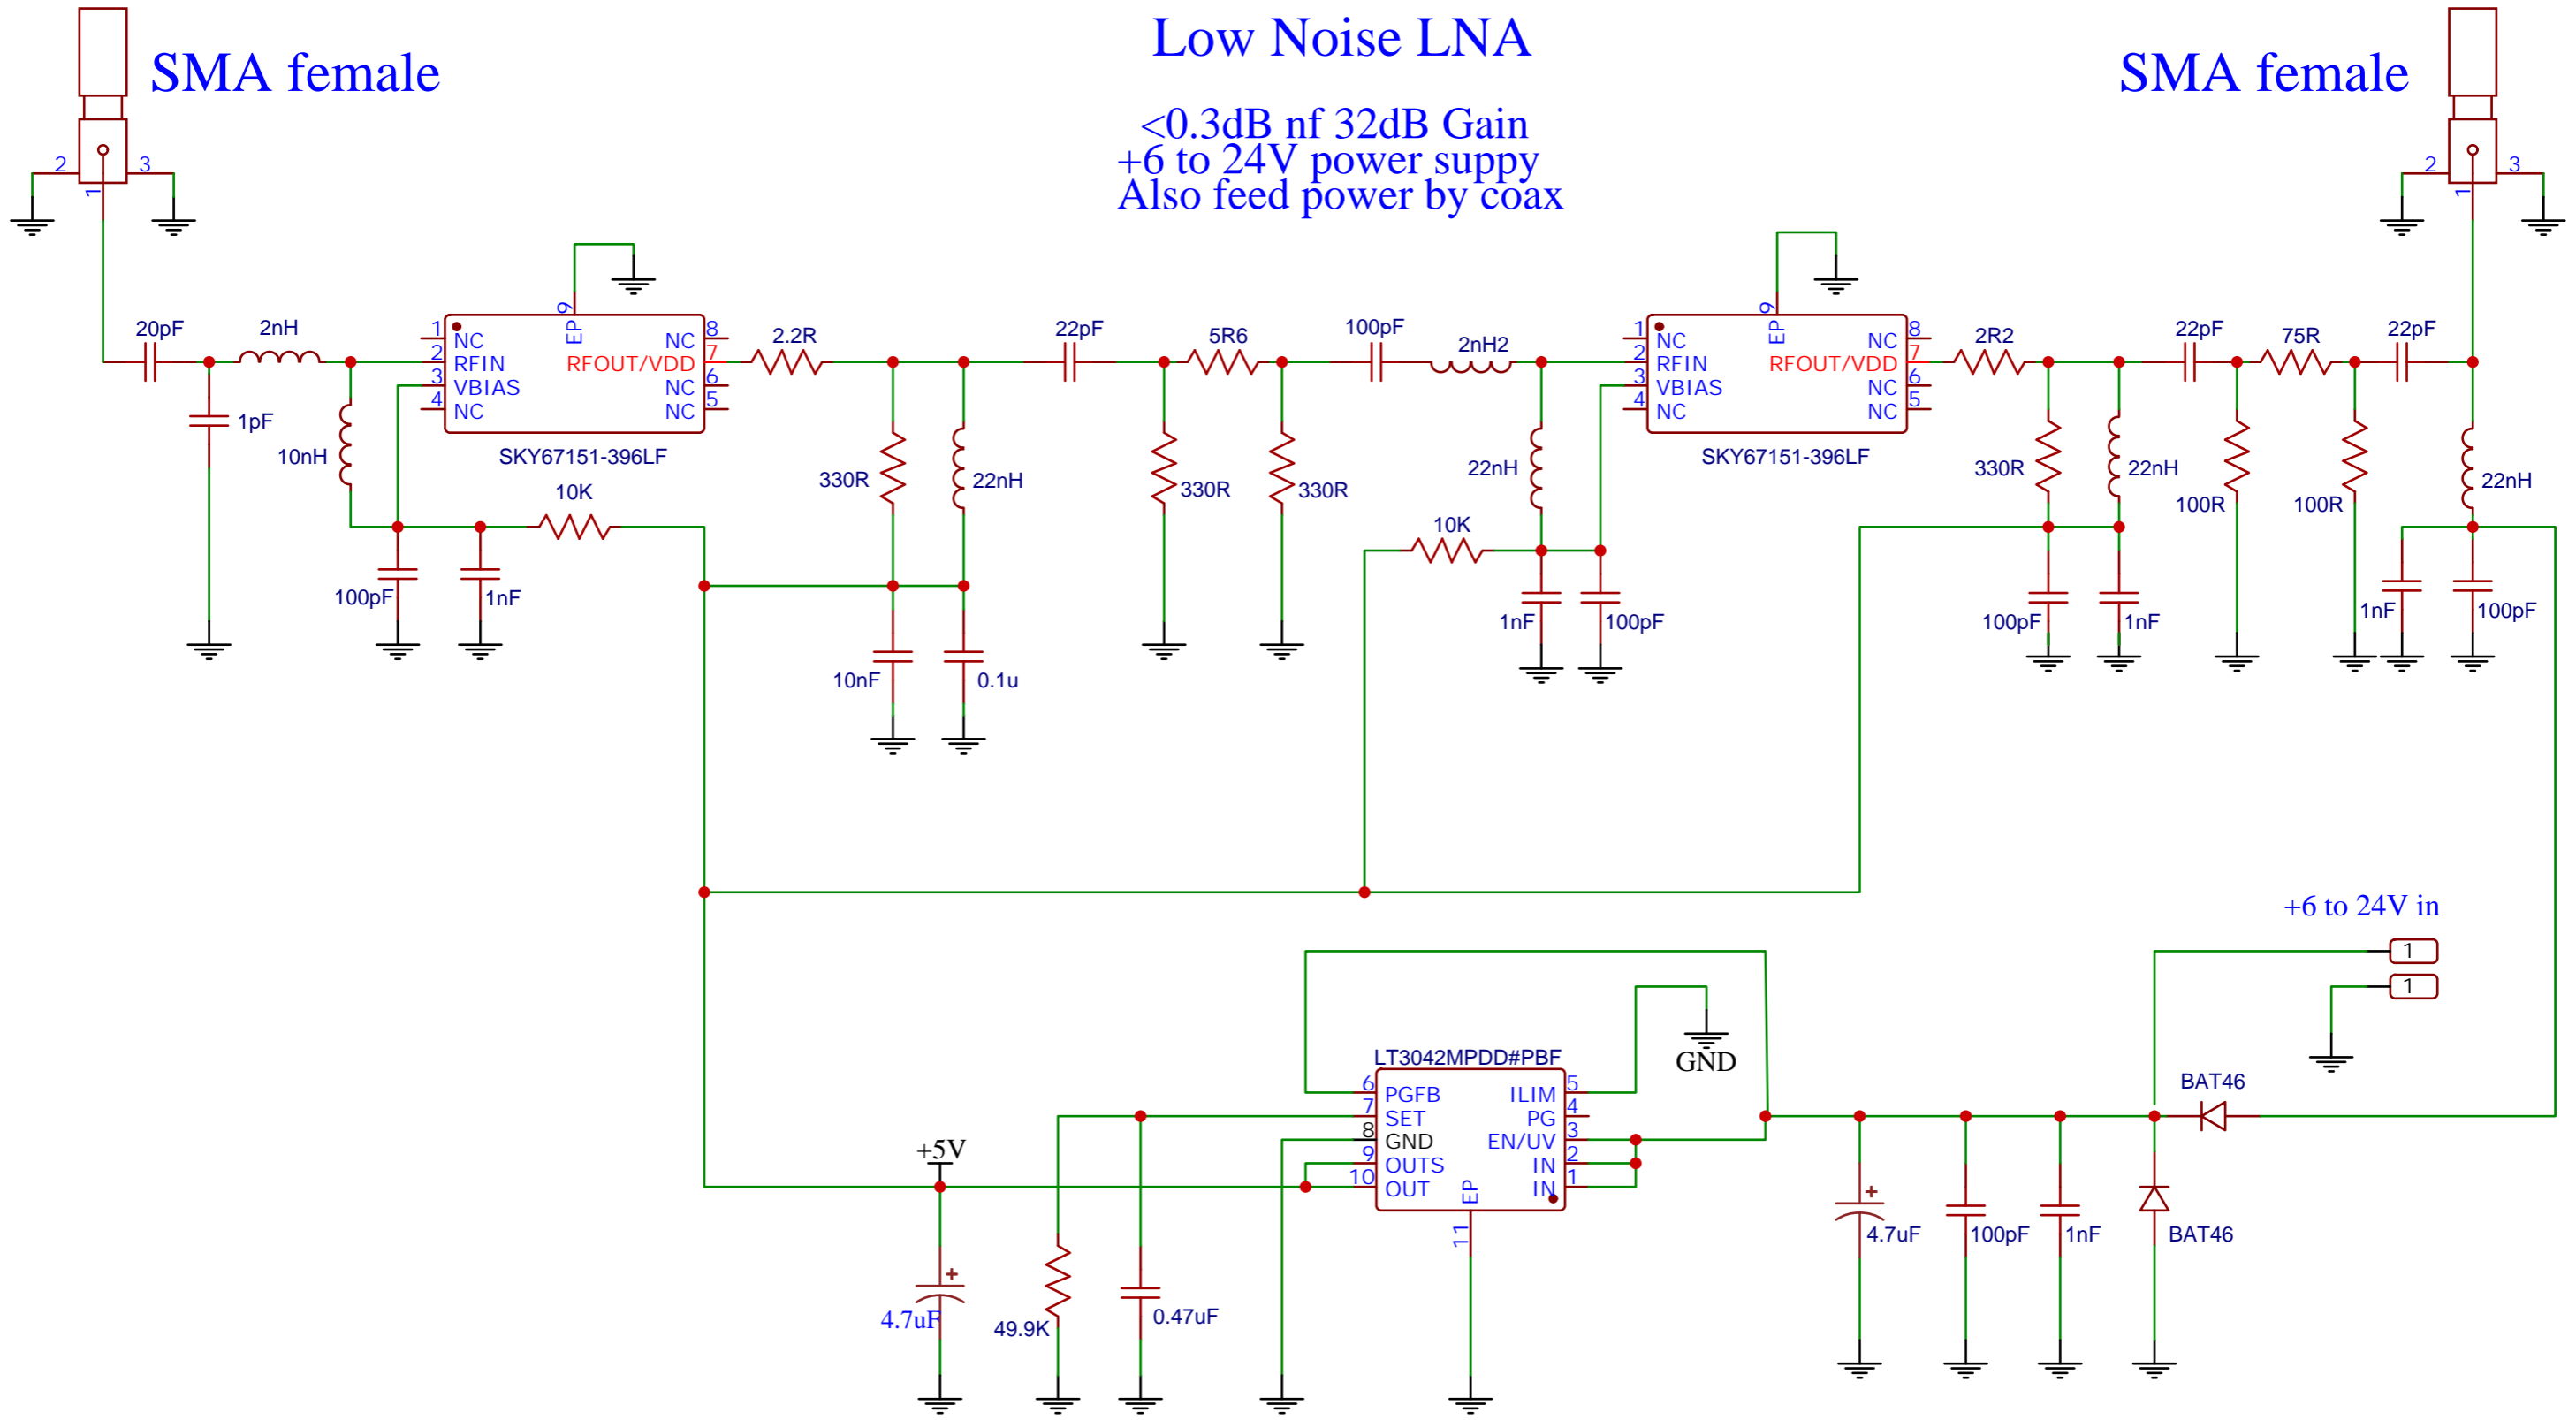

Ant. 50 ohm

SMA female

Low Noise LNA

<0.3dB nf 32dB Gain
+6 to 24V power supply
Also feed power by coax

SMA female

out

TITLE: SKY67151 Low Noise LNA		REV: 1.0
Company: SM5DGX Järlåsa Teknik		Sheet: 1/1
Date: 2022-04-28		Drawn By: